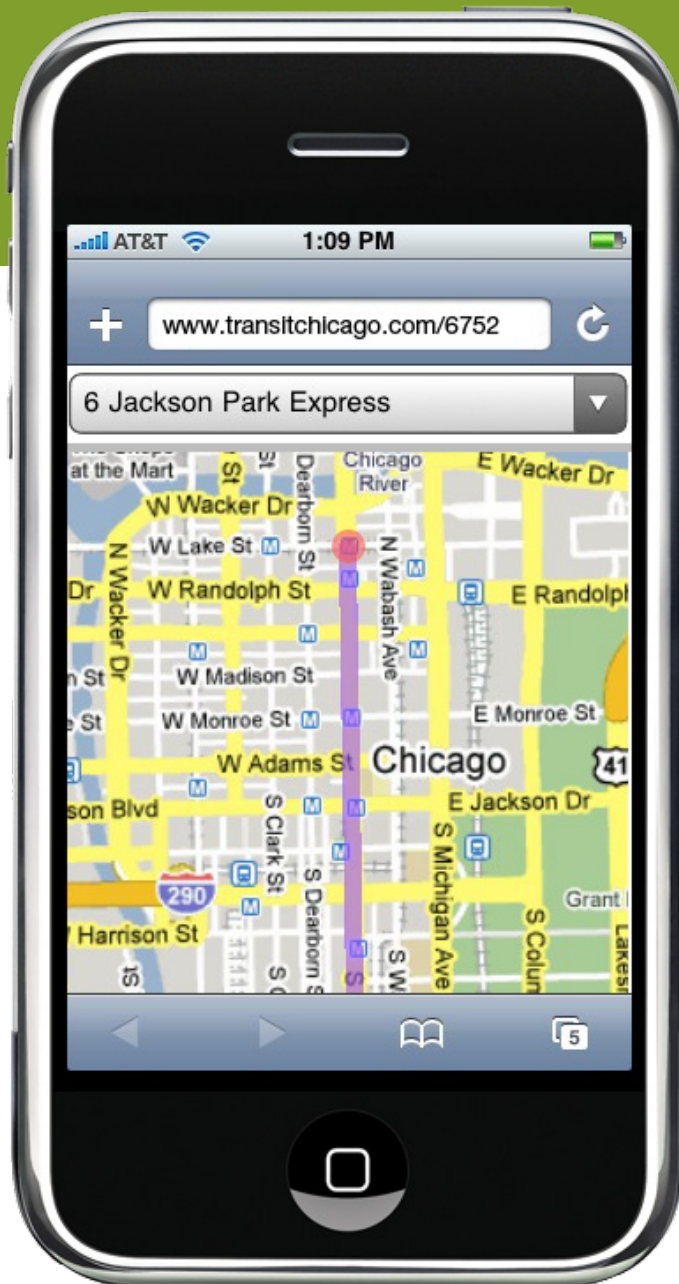

157 Streeterville
North to Northwestern Hospital & Lake Shore/Chestnut
Weekdays, AM thru PM rush hours

173 Streeterville
North to Belmont/Halsted
Daily, early thru late evening, September thru mid-June
Every 30 to 60 minutes. Limited stops

NORTHBOUND
www.transitchicago.com 836-7000

TP 4662 B

Visual Hierarchy

1. See the stop
2. See the routes
3. See the route names

Stop Number

When is the bus coming?

86% of US owns a cell phone.

Stop Number

Where is the bus going?

25% of cell phones are web-enabled.

2 Hyde Park Express 60th to Cottage Grove	6 Jackson Park Express 79th / South Shore
10 Museum of Science & Industry	29 State 95th Red Line Station
62 Archer Archer / Harlem	144 Marine / Michigan Express State / Congress