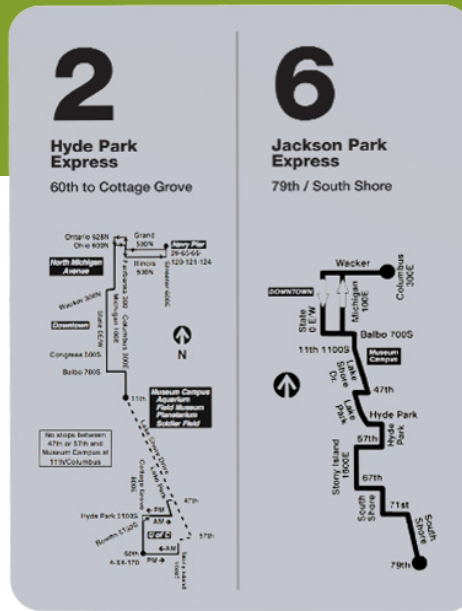

157 Streeterville
North to Northwestern Hospital & Lake Shore/Chestnut
Weekdays, AM thru PM rush hours

173 Streeterville
North to Belmont/Halsted
Daily, early thru late evening, September thru mid-June
Every 30 to 60 minutes. Limited stops

NORTHBOUND
www.transitchicago.com 836-7000

TP 4662 B

Visual Hierarchy

1. See the stop
2. See the routes
3. See the route names

Stop Number

When is the bus coming?

86% of US owns a cell phone.

Stop Number

Where is the bus going?

25% of cell phones are web-enabled.

2 Hyde Park Express 60th to Cottage Grove	6 Jackson Park Express 79th / South Shore
10 Museum of Science & Industry	29 State 95th Red Line Station
62 Archer Archer / Harlem	144 Marine / Michigan Express State / Congress

Modular Blades

Fits any stop.

2 Hyde Park Express 60th to Cottage Grove	3 King Drive King Drive to 95th	4 Cottage Grove Cottage Grove to 95th
6 Jackson Park Express 79th / South Shore	10 Museum of Science & Industry	26 South Shore Express 106th / Buffalo
29 State 95th Red Line Station	36 Broadway Wells / Congress	62 Archer Archer / Harlem
124 Navy Pier Ogilvie and Union Station	146 Inner Drive / Michigan Express Museum Campus	144 Marine / Michigan Express State / Congress