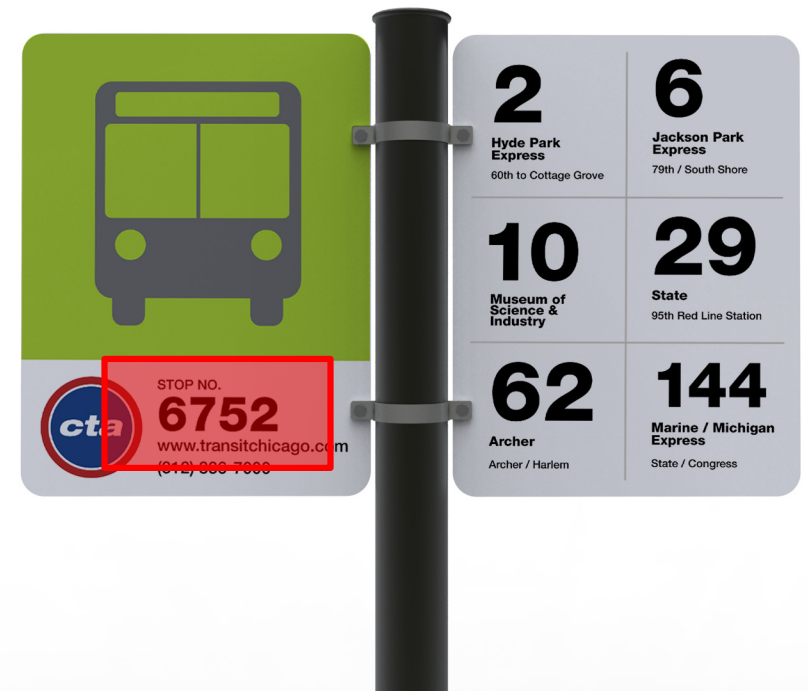

157 Streeterville
North to Northwestern Hospital & Lake Shore/Chestnut
Weekdays, AM thru PM rush hours

173 Streeterville
North to Belmont/Halsted
Daily, early thru late evening, September thru mid-June
Every 30 to 60 minutes. Limited stops

NORTHBOUND
www.transitchicago.com 836-7000

TP 4662 B

Visual Hierarchy

1. See the stop
2. See the routes
3. See the route names

Stop Number

When is the bus coming?

86% of US owns a cell phone.

Stop Number

Where is the bus going?

25% of cell phones are web-enabled.

2 Hyde Park Express 60th to Cottage Grove	6 Jackson Park Express 79th / South Shore
10 Museum of Science & Industry	29 State 95th Red Line Station
62 Archer Archer / Harlem	144 Marine / Michigan Express State / Congress

Modular Blades

Fits any stop.

2 Hyde Park Express 60th to Cottage Grove	3 King Drive King Drive to 95th	4 Cottage Grove Cottage Grove to 95th
6 Jackson Park Express 79th / South Shore	10 Museum of Science & Industry	26 South Shore Express 106th / Buffalo
29 State 95th Red Line Station	36 Broadway Wells / Congress	62 Archer Archer / Harlem
124 Navy Pier Ogilvie and Union Station	146 Inner Drive / Michigan Express Museum Campus	144 Marine / Michigan Express State / Congress